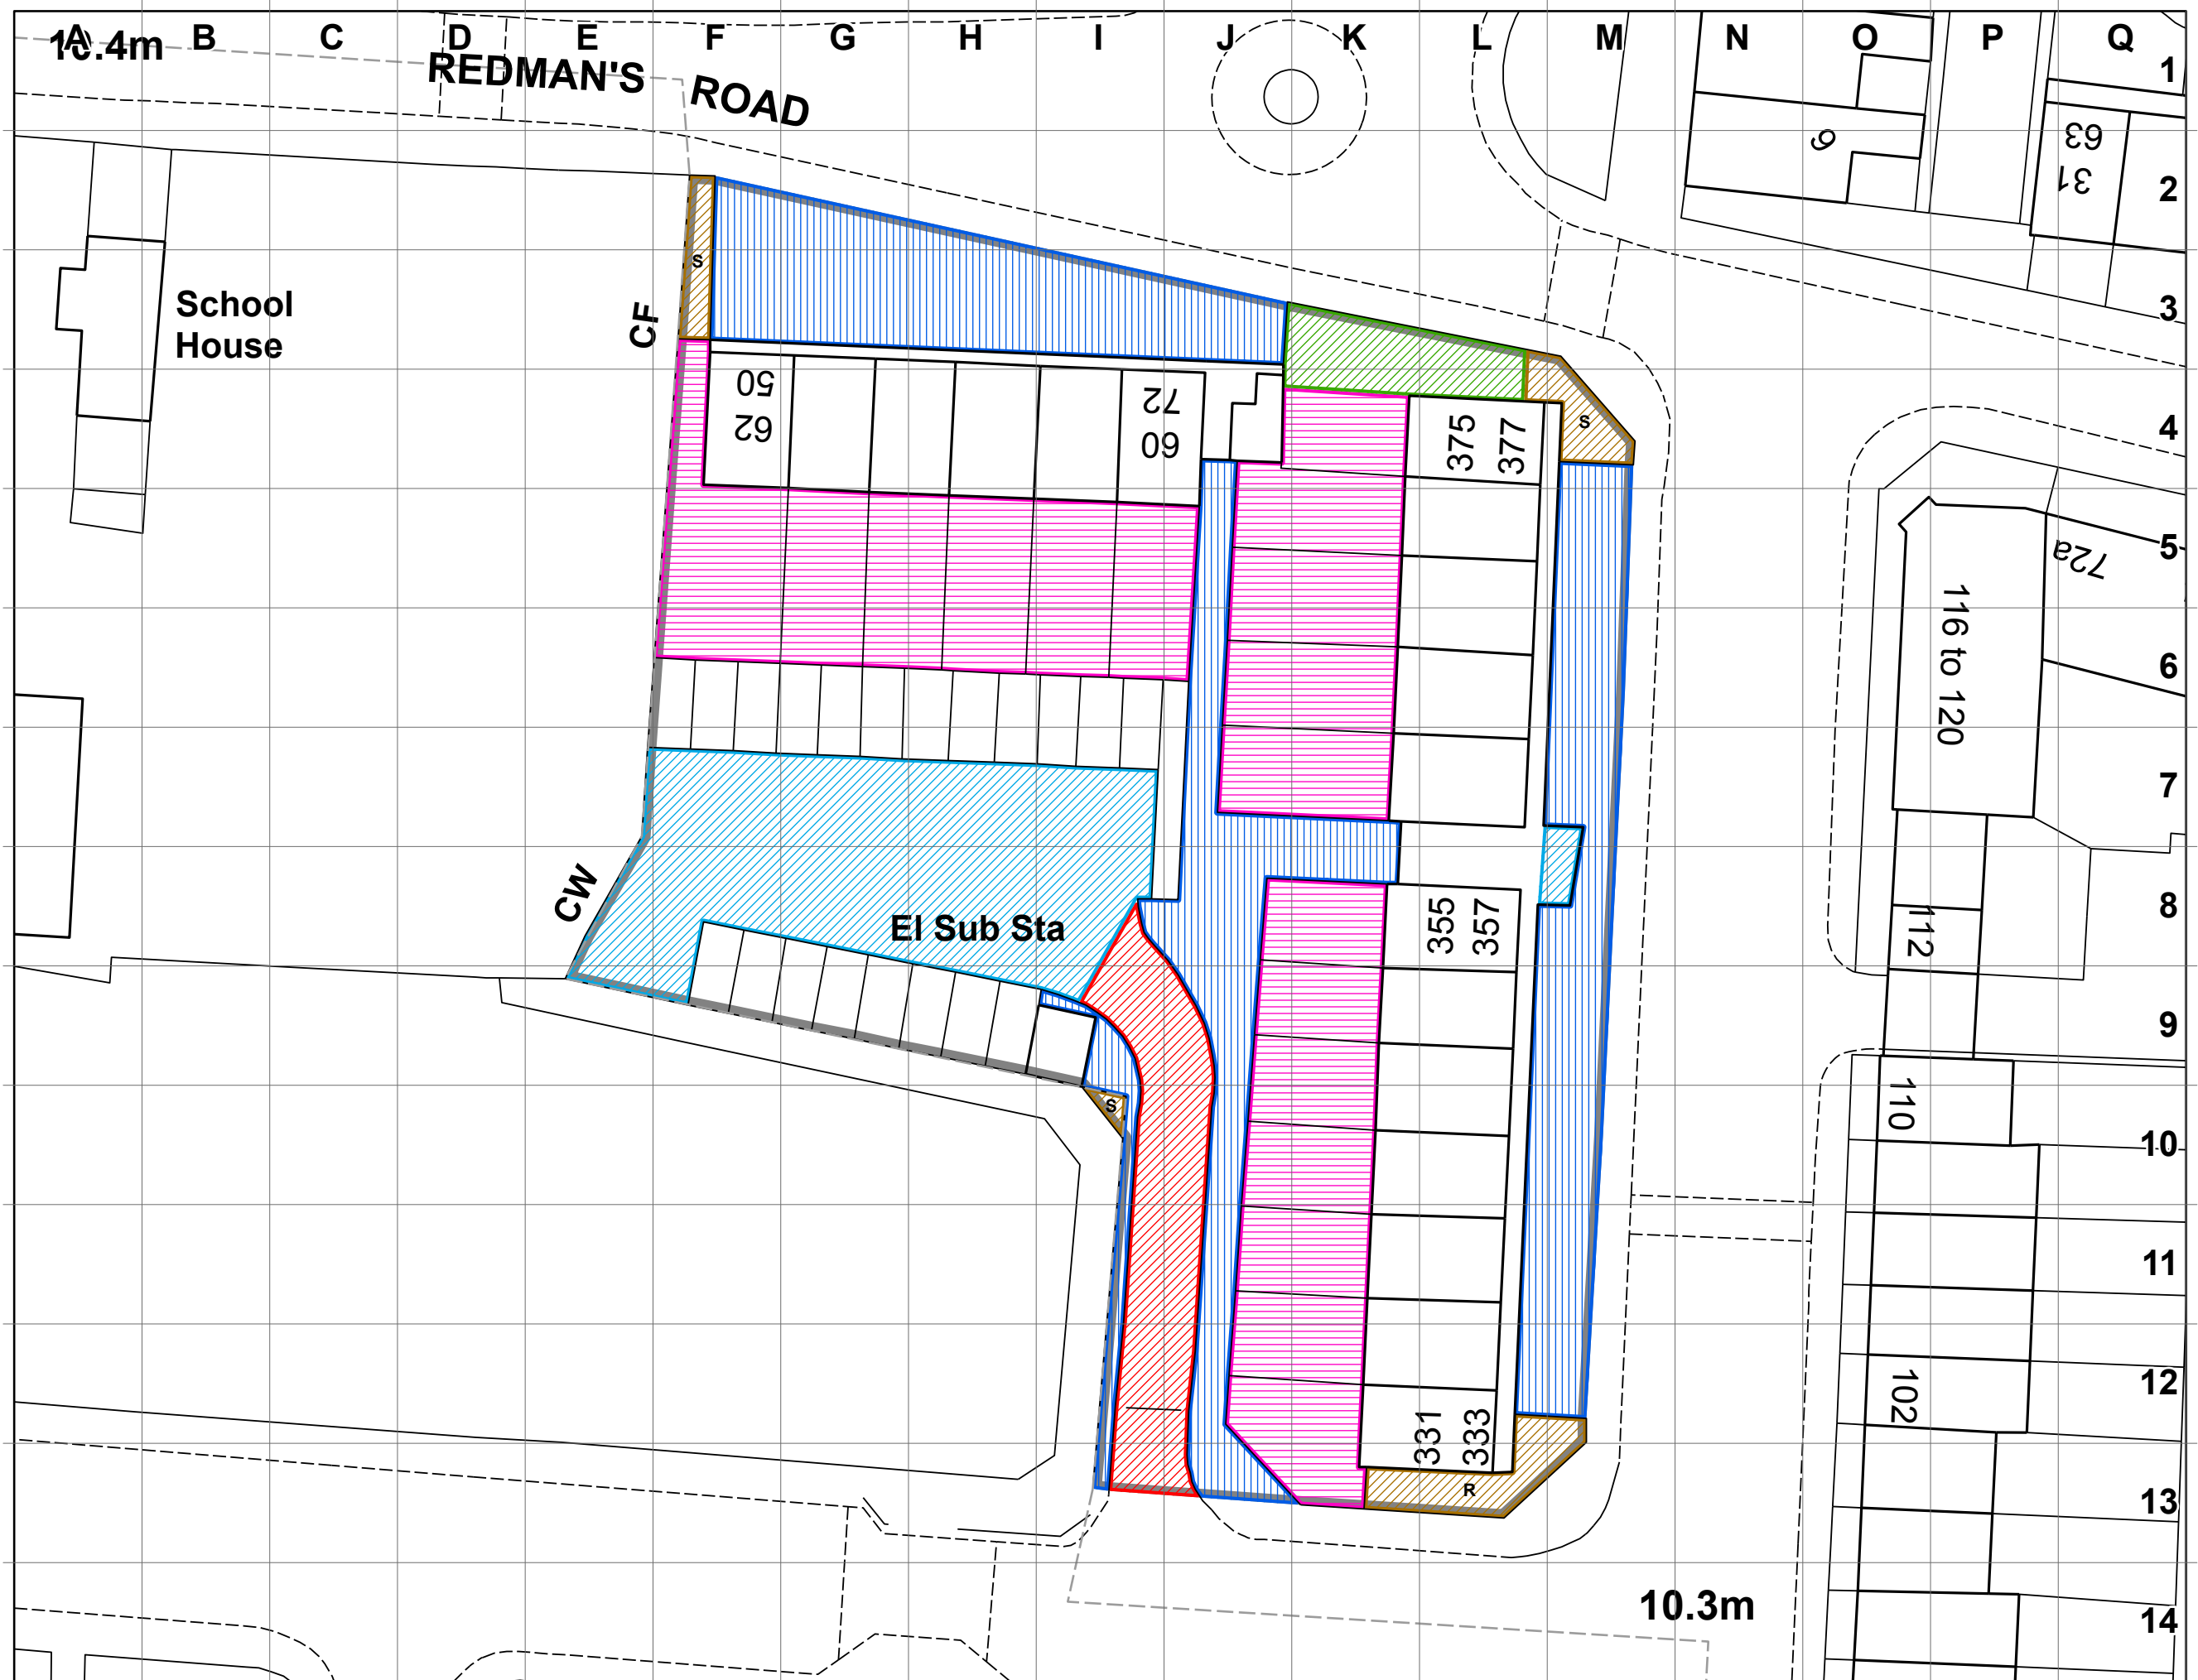

Tower Hamlets Homes

Tower Hamlets Homes
<http://www.towerhamletshomes.org.uk>

Key:

- Grassed Areas
- Estate Footpath
- Estate Road
- Estate Car Area
- Shrub Beds
- Planters
- Hedgerows
- Rose Beds
- Front/Back Garden
- Private Allotments
- Communal Hard Area
- Playgrounds
- Estate Boundary
- Litter Bins
- Estate Information Maps
- Storage/Office for equipment

CARETAKING EXTERNAL WORKS

Stifford Part 1b

Scale: 1:380
Date: 14/01/2011

Unauthorised reproduction infringes Crown copyright and may lead to prosecution or civil proceedings.

London Borough of Tower Hamlets 100019288 2010.

10.3m