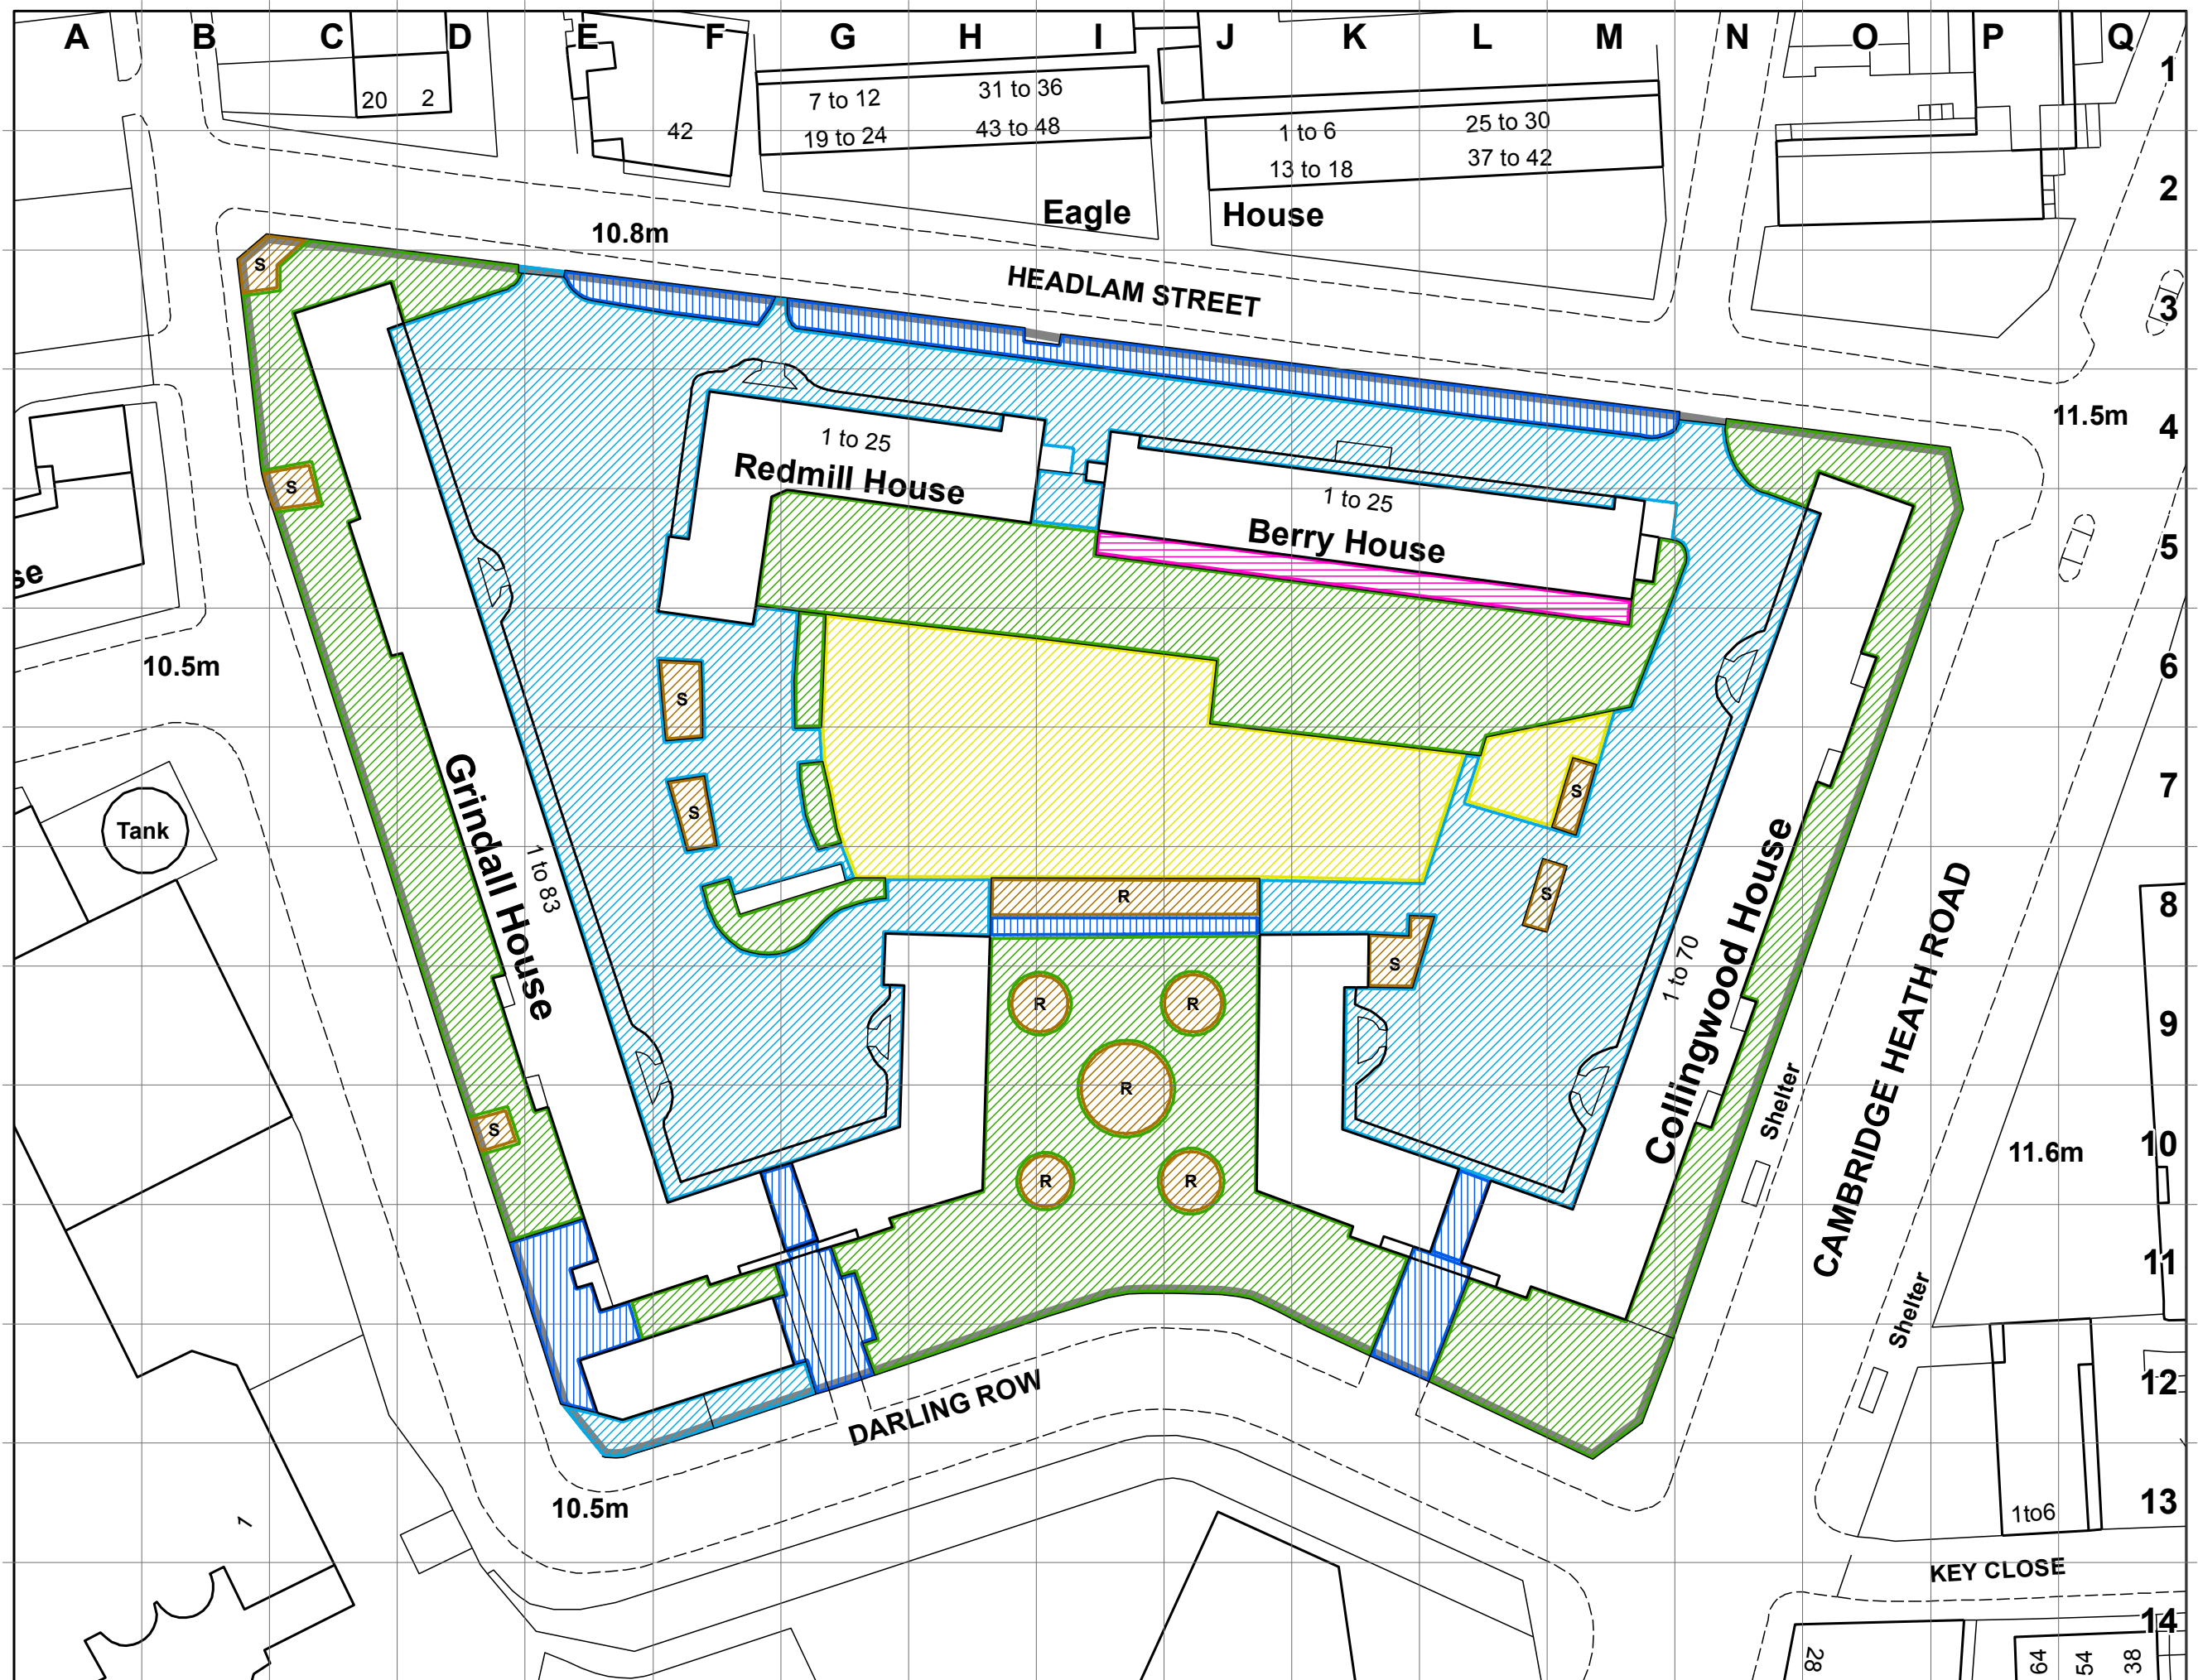

Tower Hamlets Homes

Tower Hamlets Homes
<http://www.towerhamletshomes.org.uk>

Key:

- Grassed Areas
- Estate Footpath
- Estate Road
- Estate Car Area
- Shrub Beds
- Planters
- Hedgerows
- Rose Beds
- Front/Back Garden
- Private Allotments
- Communal Hard Area
- Playgrounds
- Estate Boundary
- Litter Bins
- Estate Information Maps
- Storage/Office for equipment

CARETAKING EXTERNAL WORKS Collingwood Part 1d

Scale: 1:570
Date: 24/01/2011

Unauthorised reproduction infringes Crown copyright and may lead to prosecution or civil proceedings.

London Borough of Tower Hamlets 100019288 2010.

KEY CLOSE