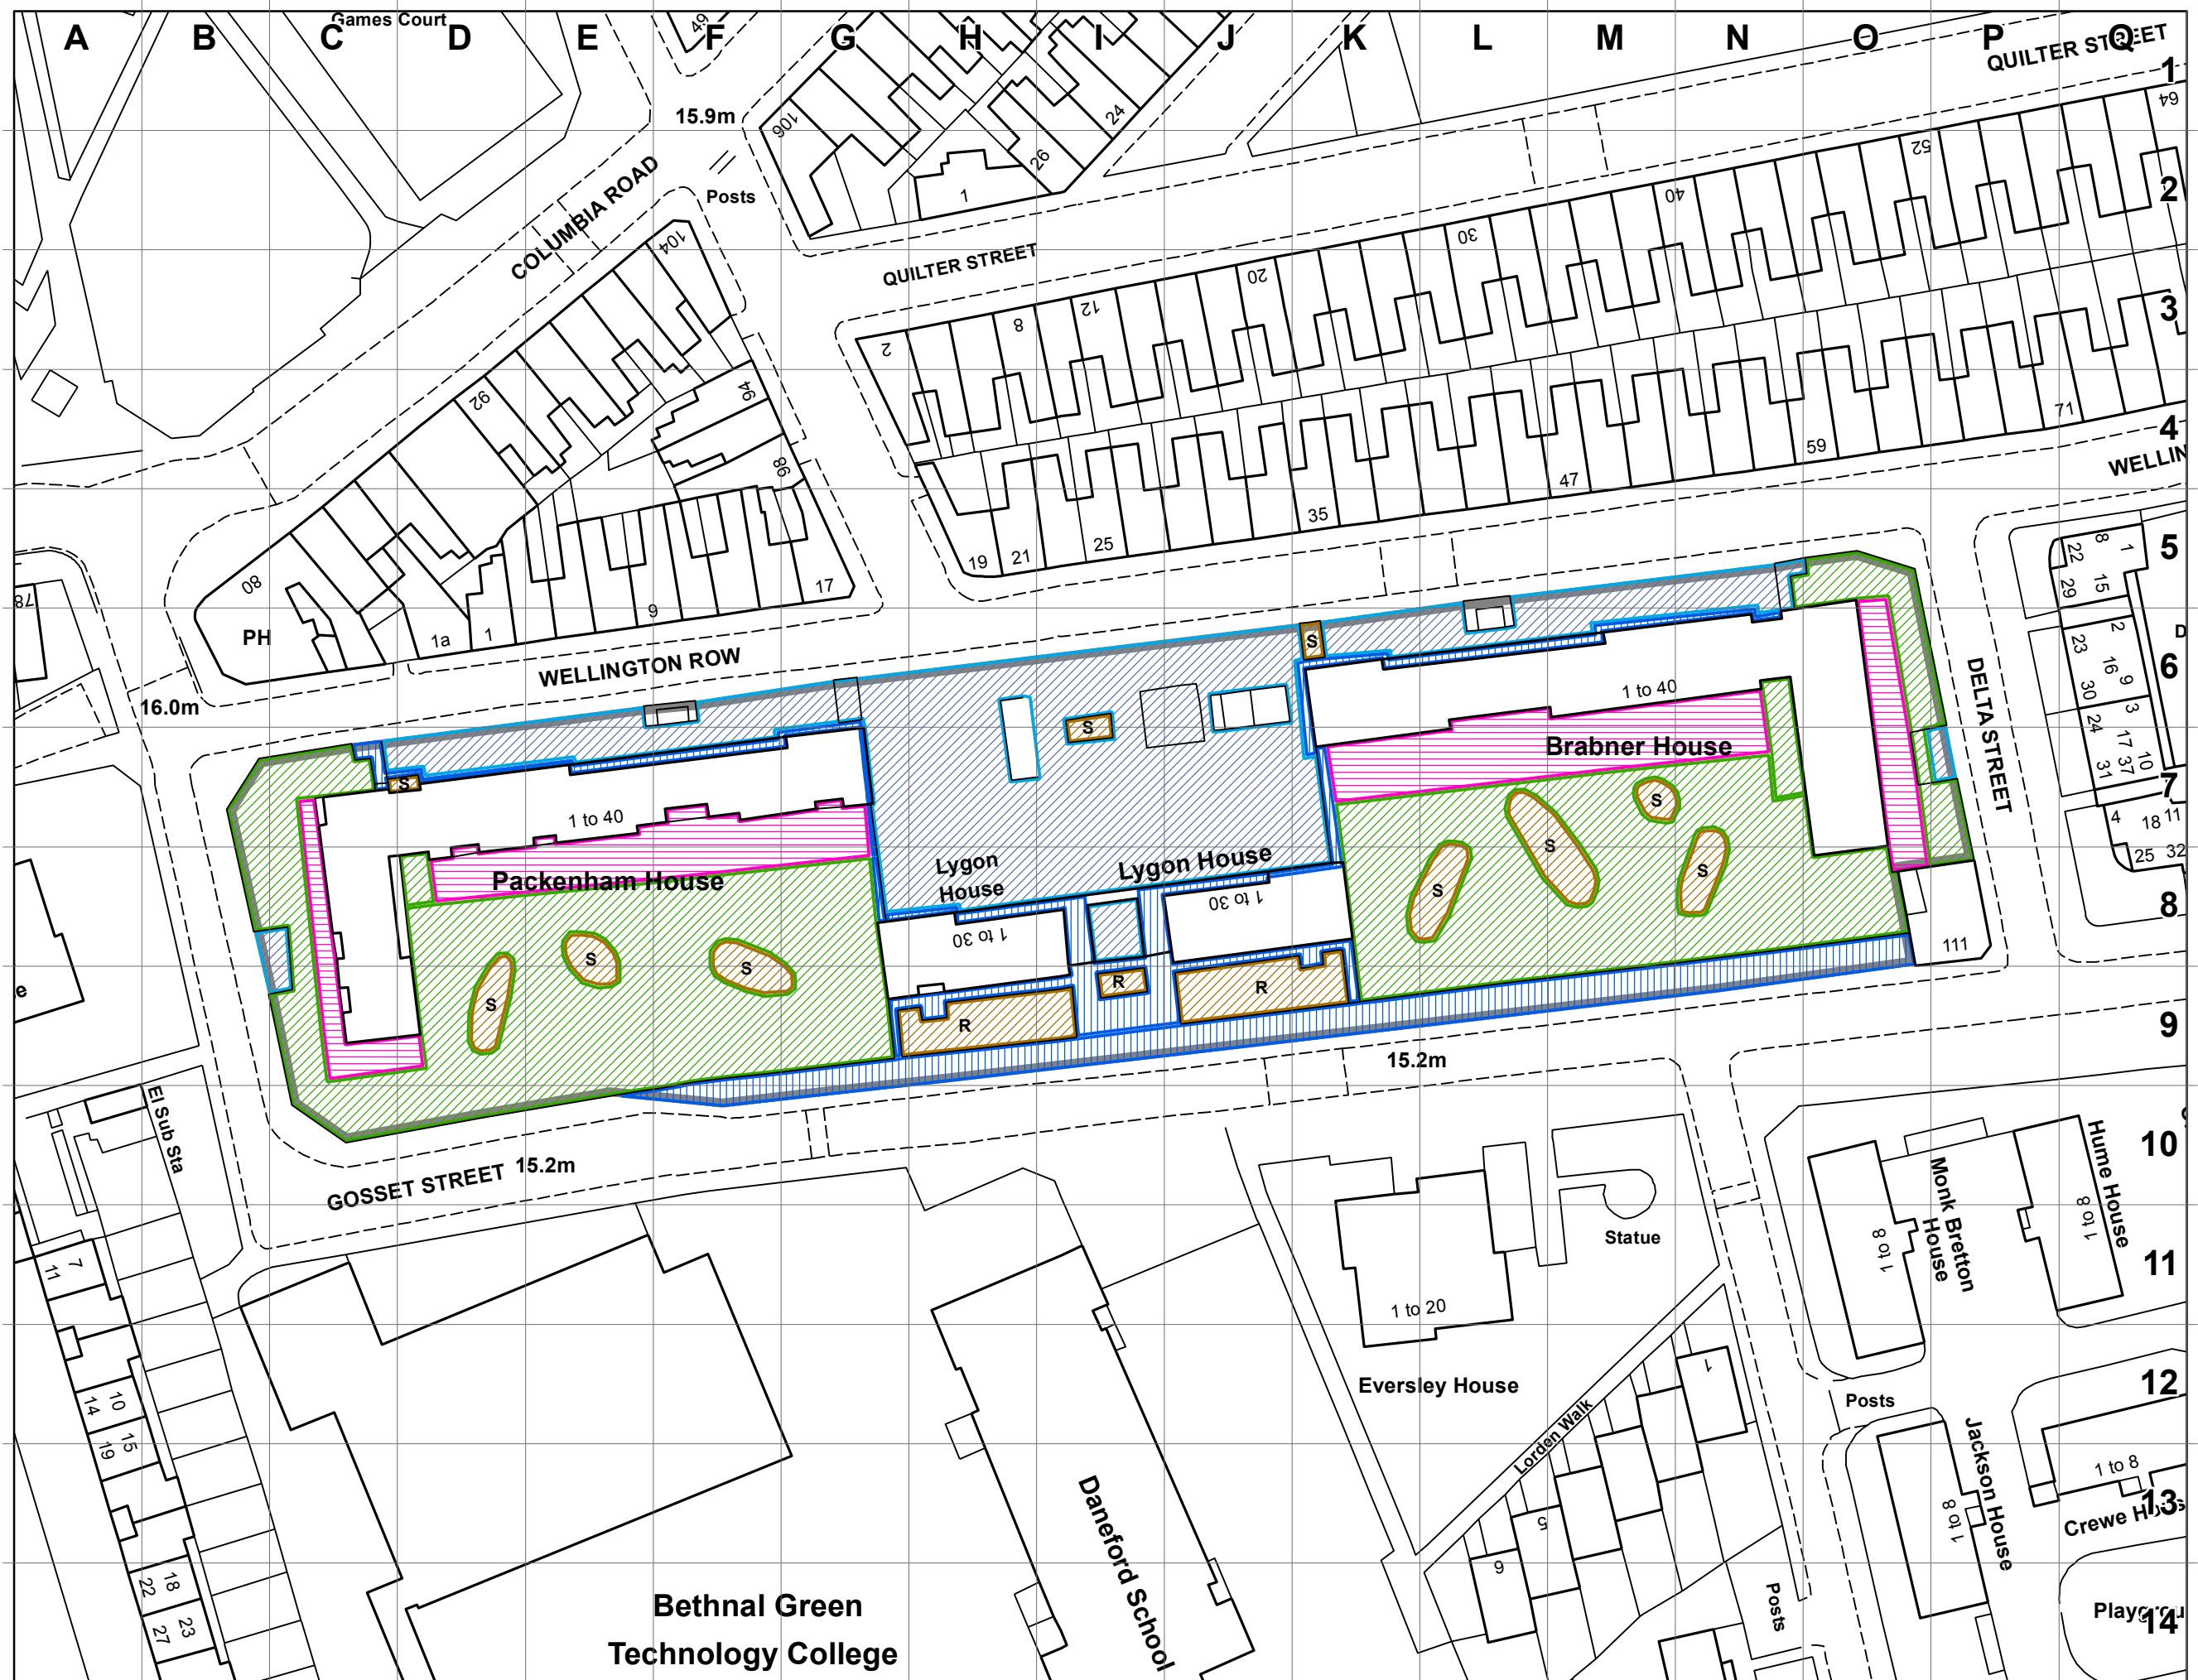

Tower Hamlets Homes

Tower Hamlets Homes
<http://www.towerhamletshomes.org.uk>

Key:

- Grassed Areas
- Estate Footpath
- Estate Road
- Estate Car Area
- Shrub Beds
- Planters
- Hedgerows
- Rose Beds
- Front/Back Garden
- Private Allotments
- Communal Hard Area
- Playgrounds
- Estate Boundary
- Litter Bins
- Estate Information Maps
- Storage/Office for equipment

CARETAKING EXTERNAL WORKS

Avebury Part 1a

Scale: 1:730
Date: 06/04/2011

Unauthorised reproduction infringes Crown copyright and may lead to prosecution or civil proceedings.

London Borough of Tower Hamlets 100019288 2010.

**Bethnal Green
Technology College**